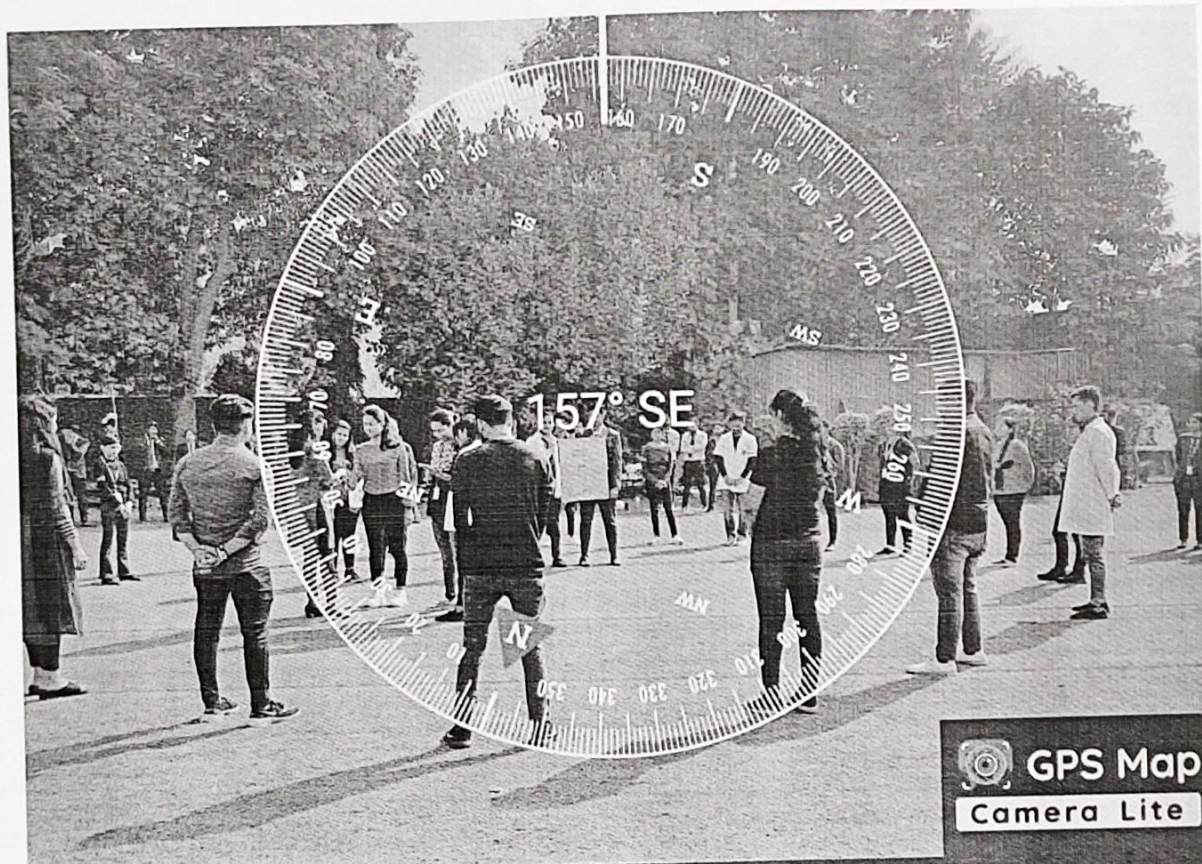

IQAC Coordinator (for kind info.)

Faculty members

Office file.

Report	
Name of Activity	Nukkad Natak on Gender Equality.
Date	21 st November 2022.
Venue	Ground.
Organized by	Physiotherapy Department.
Activity Incharge	Dr. Mansi Srivastava.
Objectives	Naukkad Natak to raise issue of Gender equality
Content	Nukkad natak was organized on 21 st November 2023. Students performed a beautiful pay on the theme “ Gender equqlity ” There were around 30 students participated in the Nukkad Natak. Devid Kumar the student of final year coordinated the whole activity.
Outcome of Activity	To conduct social awareness programes in different communities of society to educate & create awareness .

Report	
Name of Activity	Nukkad Natak on Gender Equality.
Date	21 st November 2022.
Venue	Ground.
Organized by	Physiotherapy Department.
Activity Incharge	Dr. Mansi Srivastava.
Objectives	Naukkad Natak to raise issue of Gender equality
Content	Nukkad natak was organized on 21 st November 2023. Students performed a beautiful pay on the theme “ Gender equqlity ” There were around 30 students participated in the Nukkad Natak. Devid Kumar the student of final year coordinated the whole activity.
Outcome of Activity	To conduct social awareness programes in different communities of society to educate & create awareness .

 **GPS Map**
Camera Lite

**SWES Parisar Matiala, Lane, Meerut Rd, Duhai, Ghaziabad, Uttar Pradesh
201206, India**

Latitude
28.72590077°

Longitude
77.47294877°

Local 12:41:46 PM
GMT 07:11:46 AM

Altitude 12.79 meters
Monday, 21.11.2022

 **GPS Map**
Camera Lite

SWES Parisar Matiala, Lane, Meerut Rd, Duhai, Ghaziabad, Uttar Pradesh
201206, India

Latitude
28.7259629°

Longitude
77.47292712°

Local 12:28:31 PM
GMT 06:58:31 AM

Altitude 12.79 meters
Monday, 21.11.2022